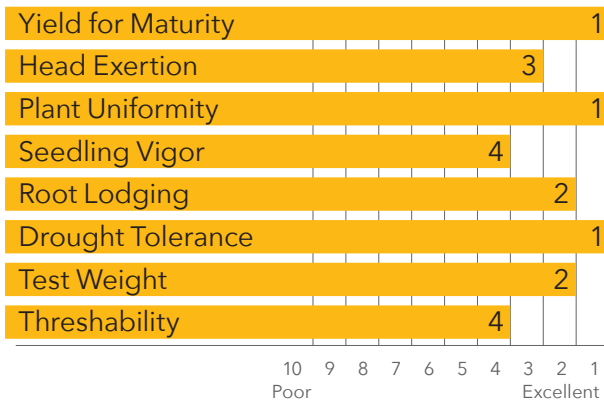

GRAIN SORGHUM

ADV G1150

Medium-Early Bronze Grain Sorghum

- Very uniform and attractive
- Fairly short plant stature with excellent stalks
- Ideal choice for dryland areas with excellent yield for maturity
- Produces semi-open heads of pale red grain
- Unique line developed from our Australian Program

Primary area of adaptation

CHARACTERISTICS & RATINGS

Medium-Early Relative Maturity
63 Days to Mid Bloom
18 Seeds/Lb (1,000) – check seed bag
Pale Red Grain Color
Semi-Open Head Type
40-46" Plant Height
Red Plant Color