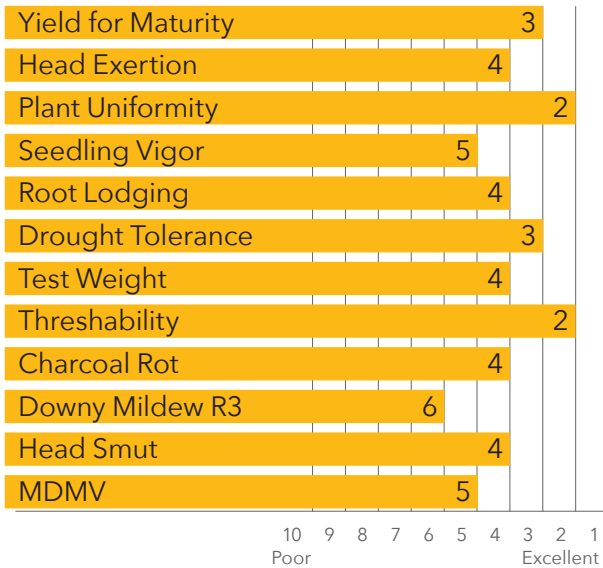

### Early Bronze Grain Sorghum

- Very uniform
- Excellent yield for maturity
- Strong drought tolerance
- Adaptable across a wide range of growing conditions
- Sugarcane aphid tolerance

**Recommended Seeding Rates:**  
Vary depending on local growing conditions. Please see your Alta Seeds retailer for local recommendations.

■ Primary area of adaptation

## CHARACTERISTICS & RATINGS

**Early** Relative Maturity  
**60** Days to Mid Bloom  
**13-15** Seeds/Lb (1,000) – check seed bag  
**Bronze** Grain Color  
**Semi-open** Head Type  
**30-36"** Plant Height  
**Red** Plant Color