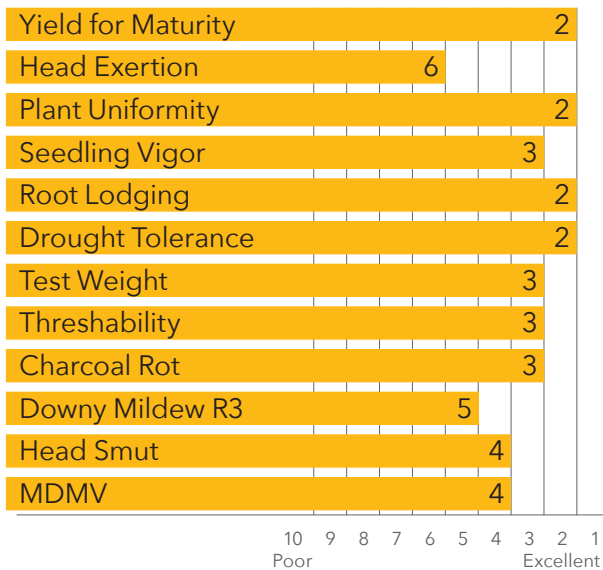

### Medium-Early White Grain Sorghum

- Food-grade, white seeded hybrid with tan plant color
- Good yield potential under stress
- Uniform short plant with good head exertion

**Recommended Seeding Rates:**  
Vary depending on local growing conditions. Please see your Alta Seeds retailer for local recommendations.

## CHARACTERISTICS & RATINGS

**Medium-early** Relative Maturity

**61** Days to Mid Bloom

**14-16** Seeds/Lb (1,000) – check seed bag

**White** Grain Color

**Semi-open** Head Type

**30-36"** Plant Height

**Tan** Plant Color

Based on Alta Seeds research trials relative to other Alta Seeds products.